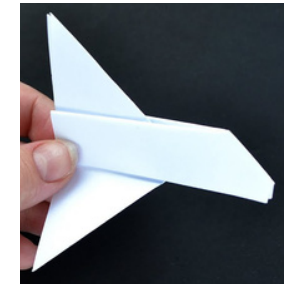

Plastic bottle cap (any color allowed):
Amount: 6 pieces
Size: diameter 23 - 28 mm

Clear plastic cup:
Amount: 1 cup
Size: standard 500 ml (minimum height 100 mm)

Origami space shuttle:
Amount: 1 piece
Size: original paper size 150 mm x 150mm,
preparation instructions [here](#)

Table tennis ball:
Amount: 2 pieces
Size: standard 40 mm diameter

LEGO minifigure:
Amount: 4 minifigures
Size: standard minifigure without tool

Ruler:
Amount: 1
Size: 30 cm